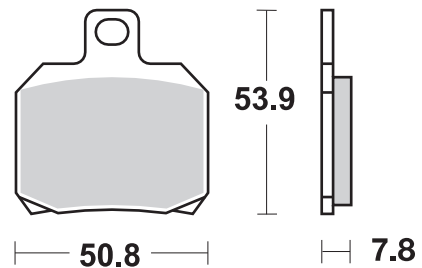

20 - 21

COMPOUND CHOICE

900* DS-1 DS-2 DC RST

COMPOUND CHOICE

730 RQ LS

* = 2 sets required / Δ = Available compounds

SBS 900 DS-1 • DS-2 • DC • RST

SBS 730 RQ • LS